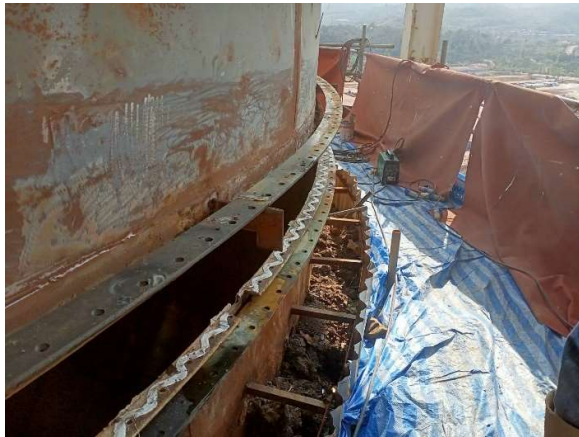

Daily Report

Job name: Expansion Joint Flue Gas Inlet

Description: Installation Expansion Joint Belt 100%

Picture

Remark:

Date: 13/01/2024

Daily Report

Job name: Expansion Joint Flue Gas Outlet

Description: Installation Expansion Joint Belt 50%

Picture

Remark:

Date: 13/01/2024

Daily Report

Job name: Expansion Joint Absorber Outlet to Clean Gas

Description: Remove Expansion Joint Frame 70%

Picture

Remark:

Date: 13/01/2024

Daily Report

Job name: Expansion Joint Clean Gas to GGH

Description: Remove and Installation Expansion Joint Frame 50%

Picture

Remark:

Date: 13/01/2024